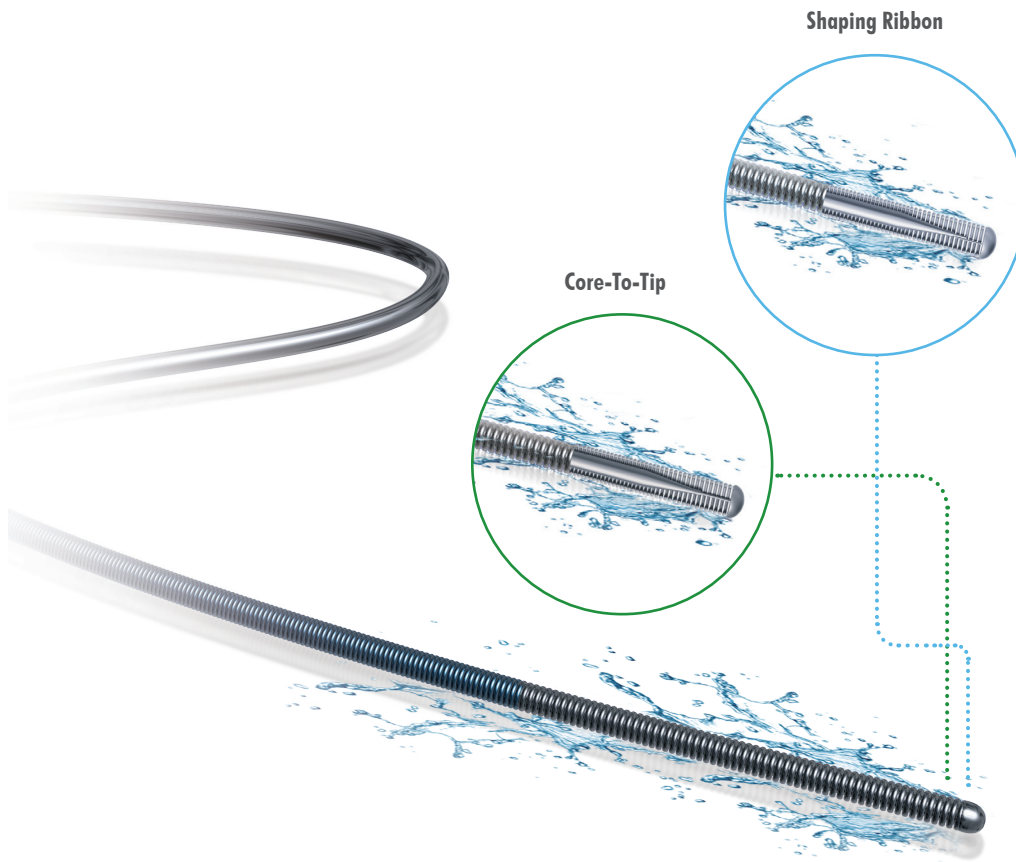

Balancium

Guide Wire **CE**₂₇₉₇

The PTCA guide wire for any case and any fingers

Product Information

Features

- Core-to-tip or Shaping ribbon
- Nitinol + stainless steel core
- Patented welding technique
- Hydroskin™ hydrophilic coating
- 1:1 transmission
- 3 tip-load levels

Benefits

- Multiple choices
- Good visibility
- Super-smooth navigation
- Excellent tactile feedback
- Balanced flexibility and support
- Great pushability and trackability

Ranges

- O.D: 0.014"
- Length: 185/300cm
- Tip load: floppy/supersoft/soft
- Tip shape: straight/J-tip
- Core-to-tip / shaping ribbon
- Radial support: moderate

- 3 Tip-load Levels offer multiple choices for you
- 3 cm Platinum Coil provides great visibility
- Stainless Steel Spring Coil balances flexibility and support
- ACT™ Welding enhances tactile feedback
- 30 cm Hydroskin™ Coating guarantees smooth navigation
- Nitinol Core Wire improves flexibility/trackability
- Matchlink™ Welding ensures 1:1 transmission
- Stainless Steel Core Wire provides good pushability
- PTFE Coating reduces friction in catheter

Ordering Information

Core-To-Tip

Catalogue No.	O.D.	Length	Tip Shape	Tip Load	Radial Support
GW B185-0	0.014"	185cm	Straight	Floppy (0.6g)	Moderate
GW B185-0J	0.014"	185cm	J	Floppy (0.6g)	Moderate
GW B300-0	0.014"	300cm	Straight	Floppy (0.6g)	Moderate
GW B300-0J	0.014"	300cm	J	Floppy (0.6g)	Moderate
GW B185-1	0.014"	185cm	Straight	Supersoft (1g)	Moderate
GW B185-1J	0.014"	185cm	J	Supersoft (1g)	Moderate
GW B300-1	0.014"	300cm	Straight	Supersoft (1g)	Moderate
GW B300-1J	0.014"	300cm	J	Supersoft (1g)	Moderate
GW B185-2	0.014"	185cm	Straight	Soft (2g)	Moderate
GW B185-2J	0.014"	185cm	J	Soft (2g)	Moderate
GW B300-2	0.014"	300cm	Straight	Soft (2g)	Moderate
GW B300-2J	0.014"	300cm	J	Soft (2g)	Moderate