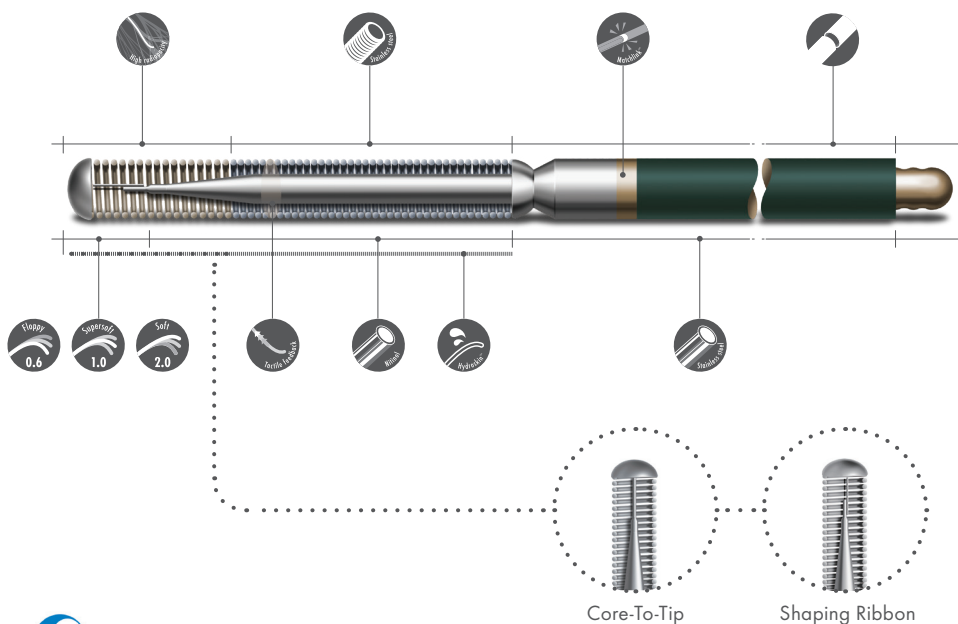

Balancium

Guide Wire **CE**₂₇₉₇

The PTCA guide wire for any case and any fingers

Product Information

Features

- Core-to-tip or Shaping ribbon
- Nitinol + stainless steel core
- Patented welding technique
- Hydroskin™ hydrophilic coating
- 1:1 transmission
- 3 tip-load levels

Benefits

- Multiple choices
- Good visibility
- Super-smooth navigation
- Excellent tactile feedback
- Balanced flexibility and support
- Great pushability and trackability

Ranges

- O.D: 0.014"
- Length: 185/300cm
- Tip load: floppy/supersoft/soft
- Tip shape: straight/J-tip
- Core-to-tip / shaping ribbon
- Radial support: moderate

- 3 Tip-load Levels offer multiple choices for you
- 3 cm Platinum Coil provides great visibility
- Stainless Steel Spring Coil balances flexibility and support
- ACT™ Welding enhances tactile feedback
- 30 cm Hydroskin™ Coating guarantees smooth navigation
- Nitinol Core Wire improves flexibility/trackability
- Matchlink™ Welding ensures 1:1 transmission
- Stainless Steel Core Wire provides good pushability
- PTFE Coating reduces friction in catheter

Ordering Information

Core-To-Tip

Catalogue No.	O.D.	Length	Tip Shape	Tip Load	Radial Support
GW B185-0	0.014"	185cm	Straight	Floppy (0.6g)	Moderate
GW B185-0J	0.014"	185cm	J	Floppy (0.6g)	Moderate
GW B300-0	0.014"	300cm	Straight	Floppy (0.6g)	Moderate
GW B300-0J	0.014"	300cm	J	Floppy (0.6g)	Moderate
GW B185-1	0.014"	185cm	Straight	Supersoft (1g)	Moderate
GW B185-1J	0.014"	185cm	J	Supersoft (1g)	Moderate
GW B300-1	0.014"	300cm	Straight	Supersoft (1g)	Moderate
GW B300-1J	0.014"	300cm	J	Supersoft (1g)	Moderate
GW B185-2	0.014"	185cm	Straight	Soft (2g)	Moderate
GW B185-2J	0.014"	185cm	J	Soft (2g)	Moderate
GW B300-2	0.014"	300cm	Straight	Soft (2g)	Moderate
GW B300-2J	0.014"	300cm	J	Soft (2g)	Moderate