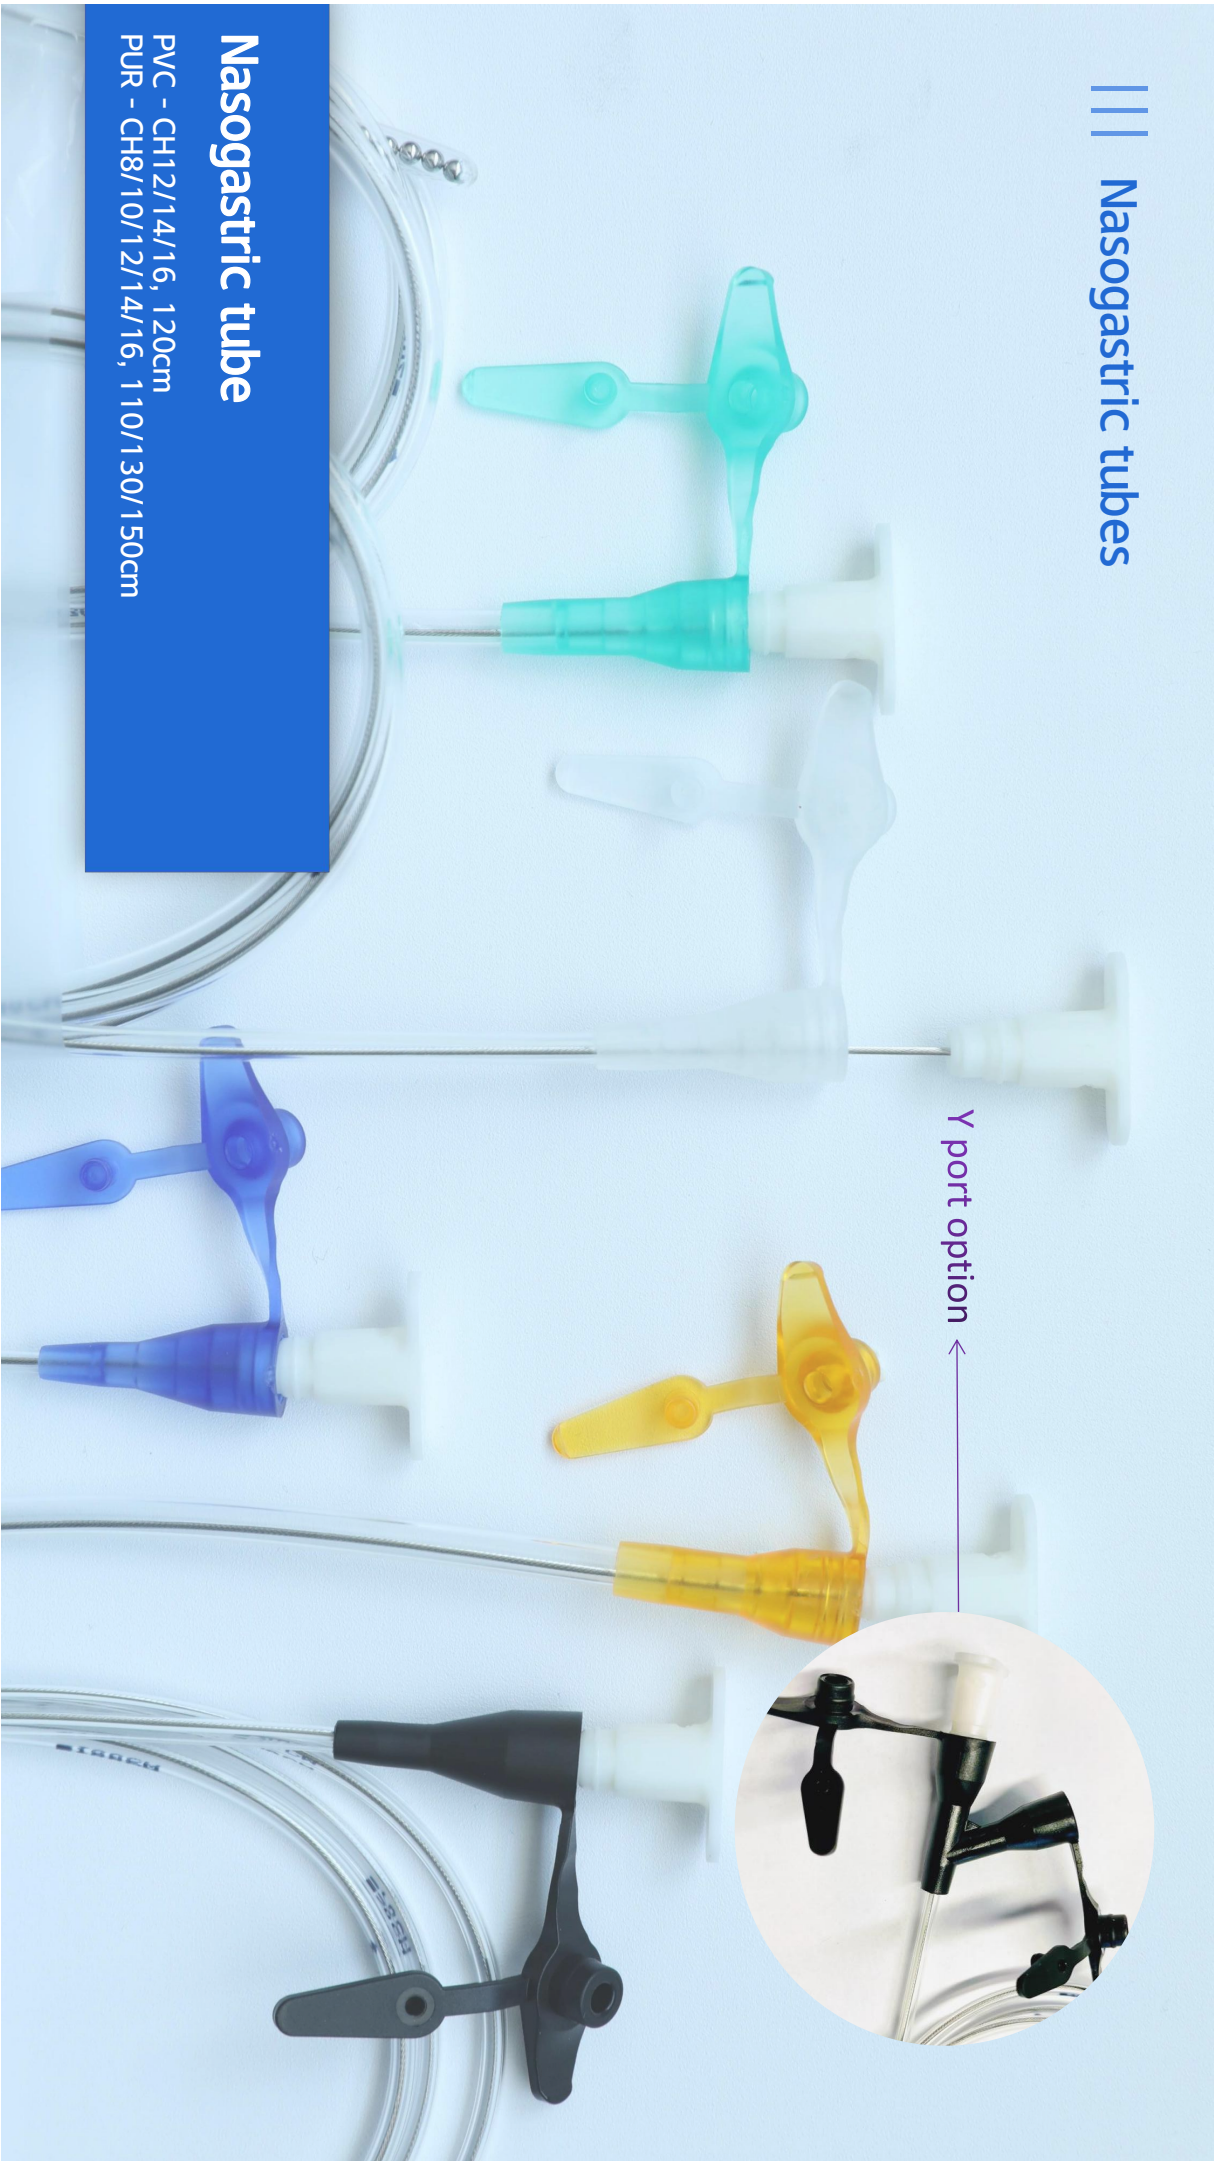

||| Nasogastric tubes

Y port option →

Nasogastric tube

PVC - CH12/14/16, 120cm
PUR - CH8/10/12/14/16, 110/130/150cm