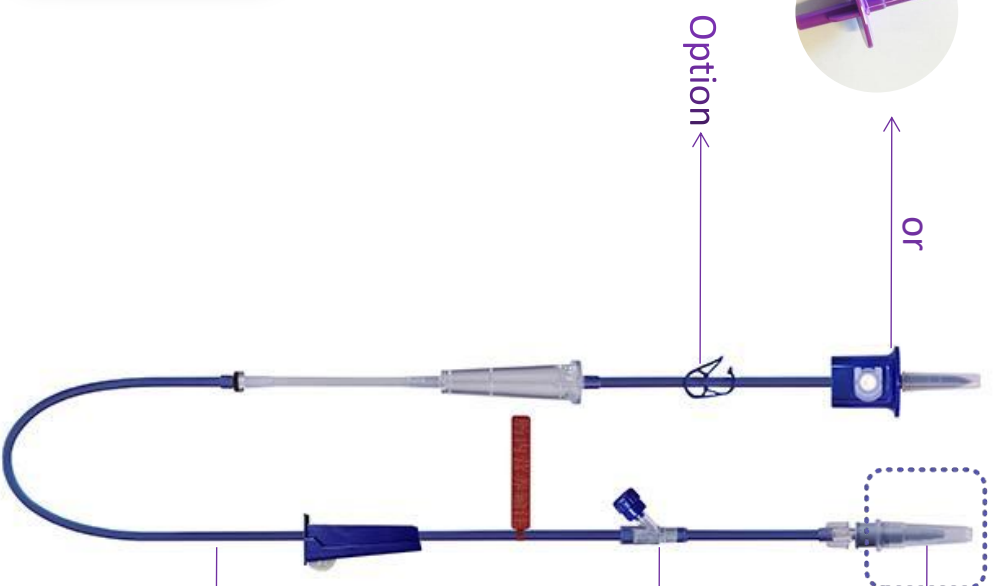

Disposable Enteral Feeding Sets

or

ENFit

Christmas tree

Option

option or

ENFit

Tube, connectors' color can be chosen

Spike Pump set (use with pump)

Model: Vented spike, Non-vented spike

Non-vented ENPlus spike, Universal ENPlus spike