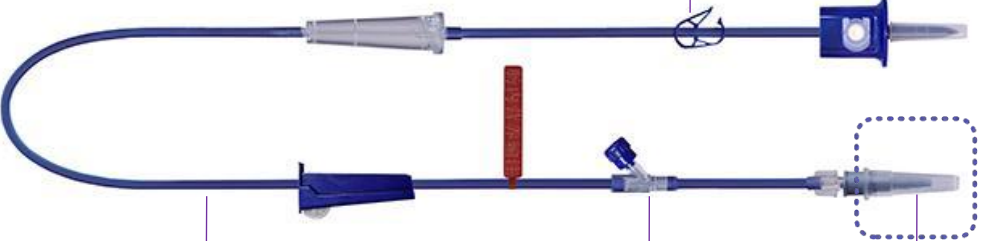

Disposable Enteral Feeding Sets

or

Option

ENFit

Christmas tree

option or

ENFit

Spike Gravity set

Model: Vented spike, Non-vented spike
 Non-vented ENPlus spike, Universal ENPlus spike

Tube, connectors' color can be chosen